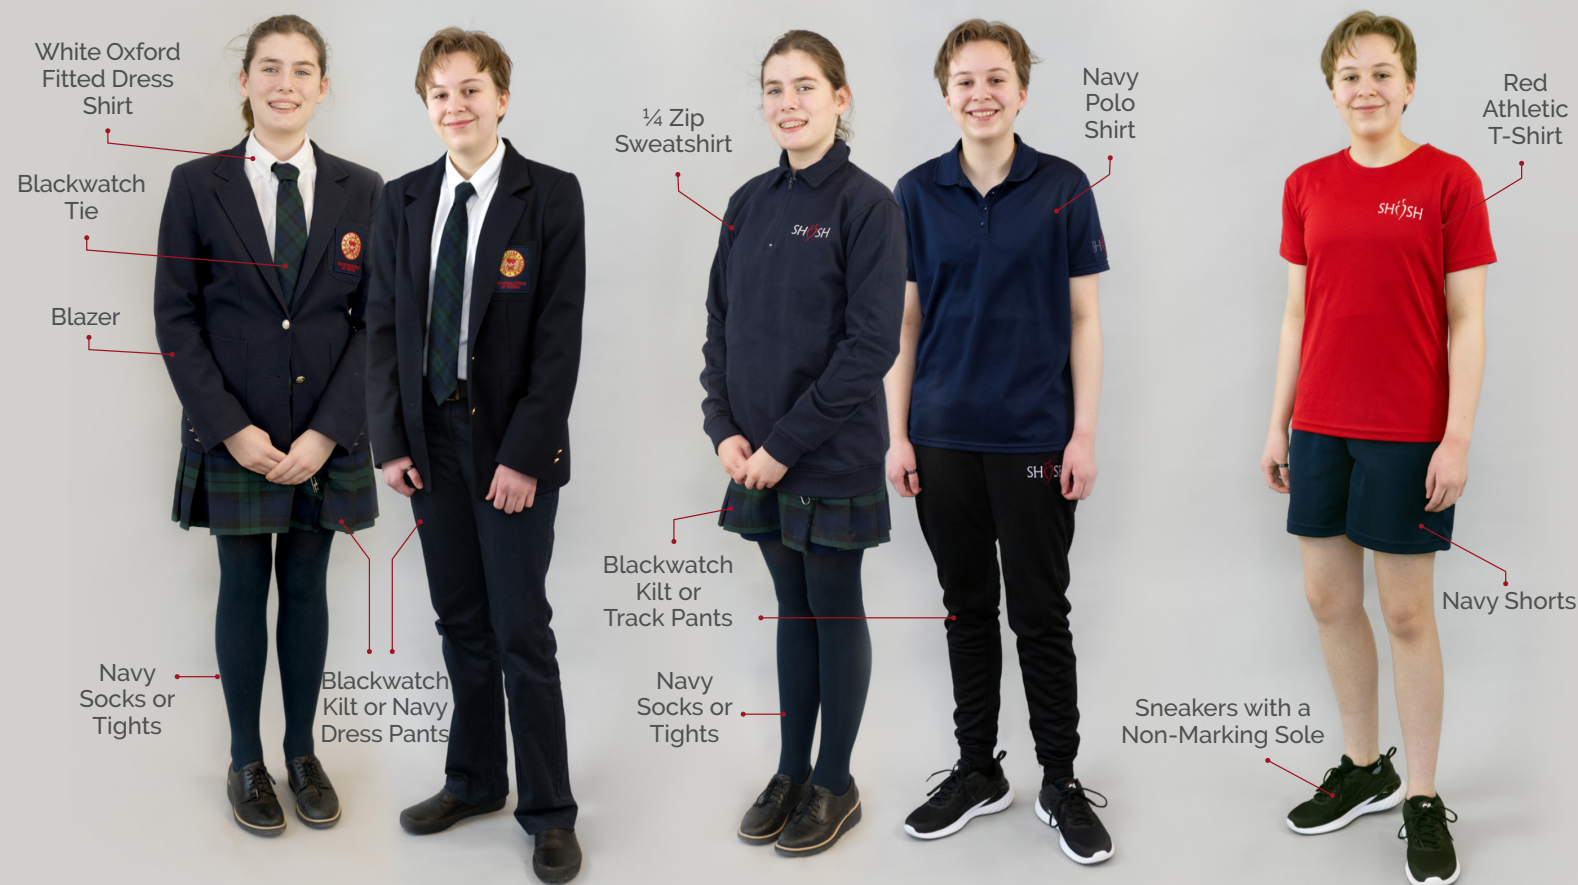

Uniform Guide

Barat Academy

Barat Academy students have 3 uniforms each of which is shown visually below along with the schedule for when they are worn. Spirit Gear is not shown but is worn on Fridays and other special days as organized by the school. Spirit gear includes casual wear like track pants, t-shirts, and hoodies that have a Sacred Heart brand. In place of Spirit Gear, the Daily Uniform is acceptable; jeans or clothing with other logos are not allowed.

Dress Uniform

Mondays and special calendar events

Daily Uniform

Tuesdays, Wednesdays, and Thursdays

Phys-Ed Uniform

Phys-Ed Class

Order Checklist and Recommended Quantities

1 Blazer

1 White Oxford Fitted Dress Shirts

1-2 Blackwatch Kilts or Navy Dress Pants

1 Blackwatch Tie

2-3 Navy Polo Shirts

2 Black Track Pants (optional)

1 Navy 1/4 Zip Sweatshirt

2 Navy Phys-Ed Athletic Shorts

2-3 Red Phys-Ed Athletic T-Shirts